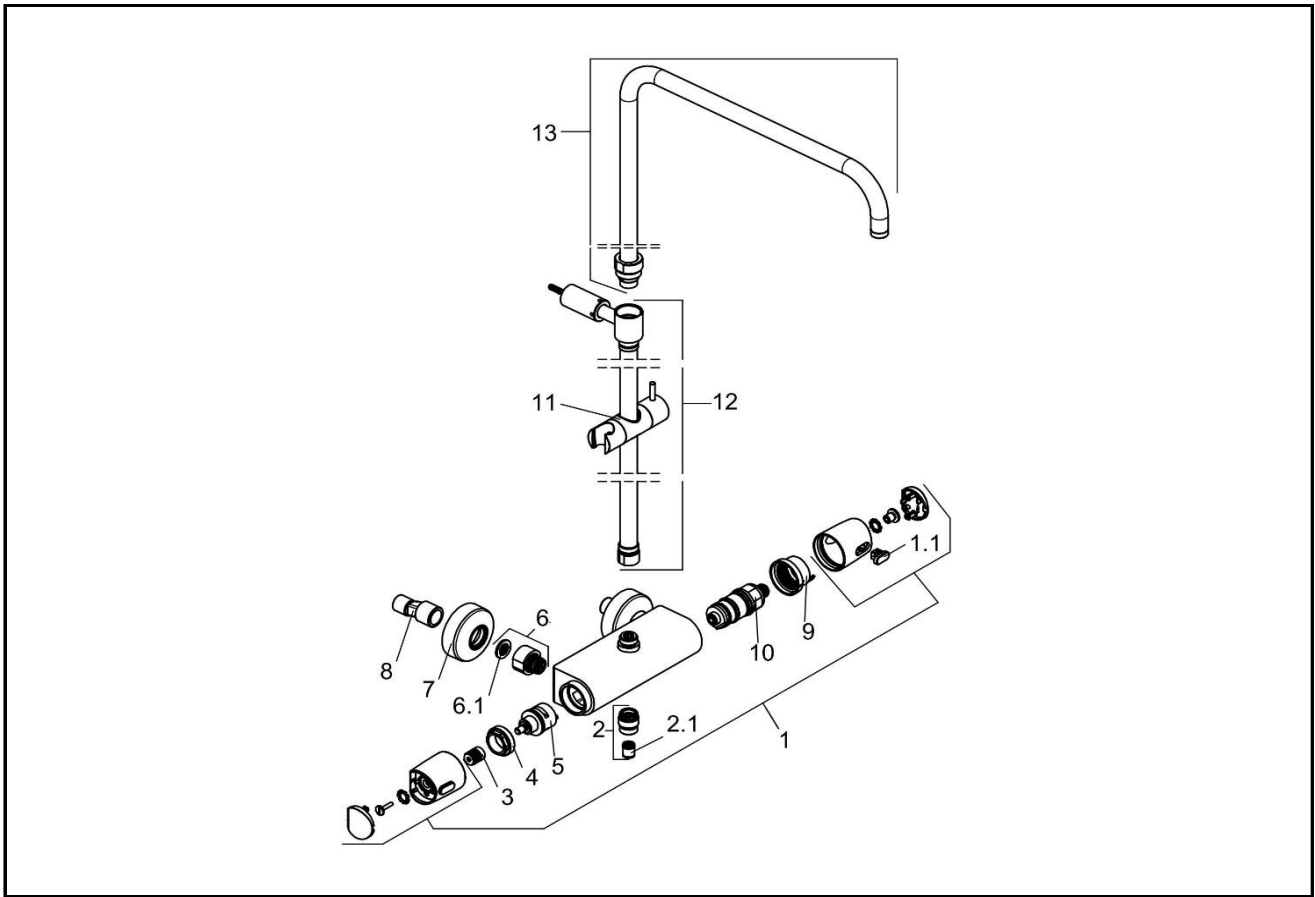

DEDSOSM

Duschsystem derby Thermostat Safe-Tec
ohne Kopfbr,HB,Schlauch schwarz matt VIGOUR

Shower system thermostat derby Safe Tec
w. hand/head shower / shower hose VIGOUR

9	YVG93091411	Justierbuchse derby / derby Safe-Tec für AP-Brause-Thermostat VIGOUR	Sleeve for adjustment derby / Safe-Tec for surface-mounted shower therm. VIGOUR
1.1	YVG7341766	Druckknopf derby Safe-Tec für AP-Brause u. -Bade Thermost. VIGOUR	Push button derby safe-tec for surface-mounted shower/bath therm.
2	YVG7558266	Brauseanschlussnippel derby style für Duschsystem Thermostat VIGOUR	Shower connect. thread derby style Shower system thermostat VIGOUR
2.1	YVG7510600	Rückflussverhind. derby style / Safe-Tec Einh.- AP-Brause- u. Spültischbat.VIGOUR	Non return valve derby style /Safe-Tec Surface mounted shower, and sink mixer
3	YVG93006611	Griffbefestigung derby / derby style AP-Bade-u. Brause-Thermostat VIGOUR	Handle mounting derby / derby style surface mounted bath/shower therm.VIGOUR
4	YVG93115100	Spannschraube derby / derby style 3-Loch u. 4-Loch Badebatt.VIGOUR	Locking screw derby / derby style 3- and 4-hole bath mixer VIGOUR
5	YVG7331937	Diverter Kartusche für derby Thermostat DETW und DEDSO VIGOUR	Diverter cartridge for derby Thermostat DETW and DEDSO VIGOUR
6	YVG7341866	Wandarmaturenanschluss derby Safe-Tec für AP-Brause u. Bade Thermost. VIGOUR	Union nut derby Safe-Tec for surface-mounted shower/bath therm.
6.1	YVG95502535	Schmutzfangsieb derby Safe-Tec für AP-Brause-Thermostat VIGOUR	Filter derby Safe-Tec for surface-mounted shower therm. VIGOUR
7	YVG7421866	Rosette derby für Aufputzbatterien VIGOUR	Escutcheon derby for surface mounted mixers VIGOUR
8	YVG7655100	S-Anschluss für derby / derby style Armaturen VIGOUR	S-Unions for derby / derby style Faucets VIGOUR