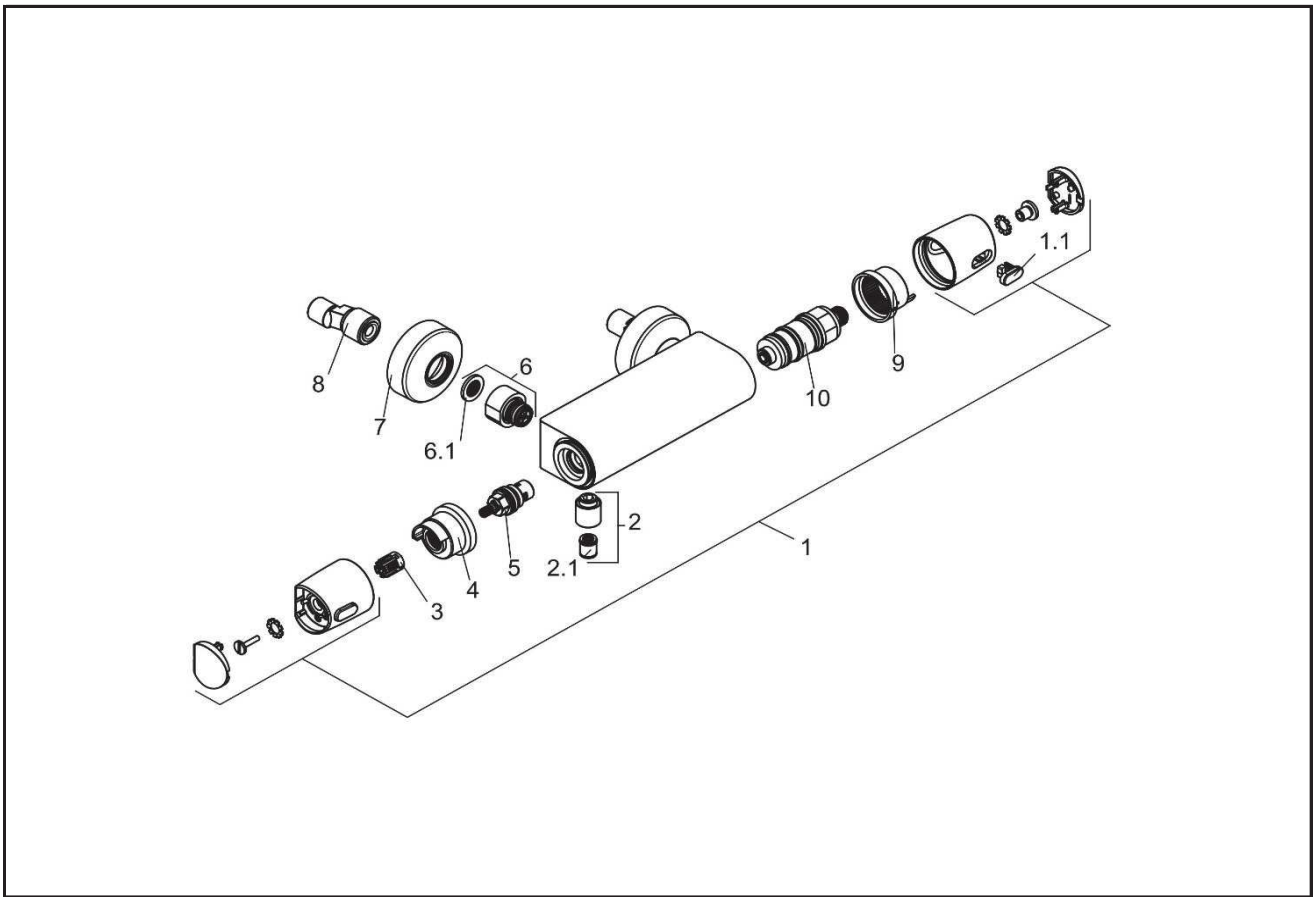

DETBSM

Aufputz-Brause-Thermostat derby Safe-Tec  
ohne Brausegarnitur schwarz matt VIGOUR

Surface mounted shower thermostat derby  
without shower set matt black VIGOUR

1	YVG7341666	Griffset derby Safe-Tec für AP-Brause-Thermostat VIGOUR	Set of handles for derby safe-tec for surface-mounted bath therm. VIGOUR
1.1	YVG7341766	Druckknopf derby Safe-Tec für AP-Brause u. -Bade Thermost. VIGOUR	Push button derby safe-tec for surface-mounted shower/bath therm.
2	YVG7364666	Brauseanschlussnippel derby style für Einh. AP- Brausebatt. VIGOUR	Shower connect. thread derby style Surface mounted single lever bath mixer
2.1	YVG7510600	Rückflussverhind. derby style / Safe-Tec Einh.- AP-Brause- u. Spültischbat VIGOUR	Non return valve derby style /Safe-Tec Surface mounted shower, and sink mixer
3	YVG93045000	Griffbefestigung derby / derby style AP-Bade-u. Brause-Thermostat VIGOUR	Handle mounting derby / derby style surface mounted bath/shower therm. VIGOUR
4	YVG93019806	Justierbuchse derby Safe-Tec/ derby plus für AP-Brause Thermostat VIGOUR	Sleeve for adjustment Safetec/derby plus for surface-mounted shower therm. VIGOUR
5	YVG7502500	Keramik- Oberteil G1/2" 180° für derby Standventil VIGOUR	Top Force (Ceramic) G1/2 90° for derby DETB and DESTV VIGOUR
6	YVG7341866	Wandarmaturenanschluss derby Safe-Tec für AP-Brause u. Bade Thermost. VIGOUR	Union nut derby Safe-Tec for surface-mounted shower/bath therm.
6.1	YVG95502535	Schmutzfangsieb derby Safe-Tec für AP-Brause-Thermostat VIGOUR	Filter derby Safe-Tec for surface-mounted shower therm. VIGOUR
7	YVG7421866	Rosette derby für Aufputzbatterien VIGOUR	Escutcheon derby for surface mounted mixers VIGOUR
8	YVG7655100	S-Anschluss für derby / derby style Armaturen VIGOUR	S-Unions for derby / derby style Faucets VIGOUR